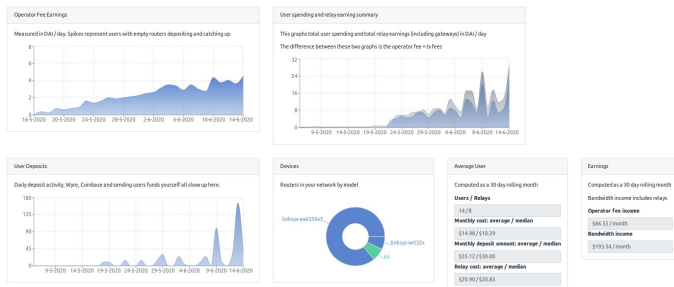

## The Data you Need

Althea tracks network revenue, payments, and system maintenance in easy to understand graphs and charts.